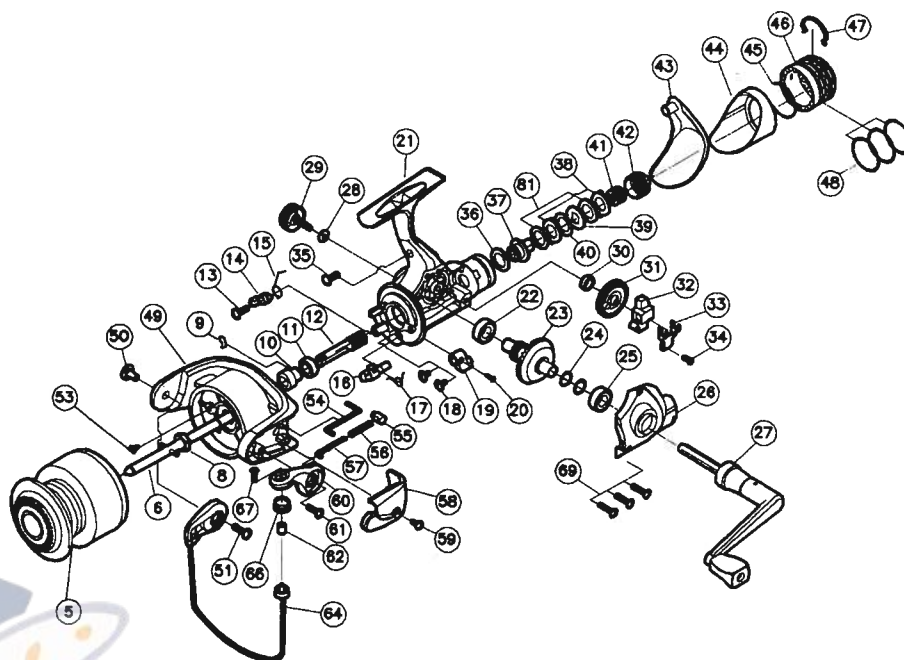

# CROSSFIRE 3550 / 4050

Key No.	Parts No.	Parts Name	Key No.	Parts No.	Parts Name
5	W35-0601	SPOOL	43	W35-4501	REAR COVER A
6	W01-3501	MAIN SHAFT	44	W35-4801	REAR COVER B
8	W01-3201	ROTOR NUT	45	W35-4903	REAR COVER RET
9	W35-1104	A/R PAWL SPRING A	46	W35-5201	DRAG KNOB
10	W35-1204	SPRING HOLDER	47	W35-5303	DRAG KNOB RET
11	W01-1201	BALL BEARING A	48	W35-5403	O RING
12	W35-1502	PINION GEAR	49	W35-5703	ROTOR
13	W35-1602	A/R PAWL SCREW	50	W35-5903	BAIL HOLDER NUT
14	W35-2001	A/R PAWL	51	W35-6001	BAIL HOLDER SCREW
15	W35-2501	A/R PAWL SPRING B	53	W01-5501	ROTOR NUT LOCK SCREW
16	W35-2901	A/R CAM	54	W35-6103	BAIL TRIP LEVER
17	W00-2401	A/R CAM SPRING	55	W35-6201	BAIL SPRING HOLDER
18	W01-1501	BALL BEARING SCREW	56	W35-6303	BAIL SPRING
19	W01-0501	A/R LEVER	57	W35-6403	BAIL SPRING SHAFT
20	W00-2201	A/R LEVER SCREW	58	W35-6503	BAIL TRIP COVER
21	W35-3303	BODY	59	W01-3001	BAIL TRIP COVER SCREW
22	W01-0201	DRIVE GEAR BUSHING	60	W35-6803	BAIL ARM
23	W01-0301	DRIVE GEAR	61	W01-4101	BAIL ARM SCREW
24	W01-0401	DRIVE GEAR WASHER	62	W00-5401	LINE ROLLER COLLAR
25	W01-1202	BALL BEARING B	64	W35-7201	BAIL
26	W35-3503	SIDE COVER	66	W35-7501	LINE ROLLER
27	W35-3803	HANDLE	67	W00-5501	LINE ROLLER SCREW
28	W00-3901	HANDLE WASHER	69	W00-3801	SIDE COVER SCREW
29	W35-3903	HANDLE SCREW	81	W35-8702	DRAG WASHER C
30	W35-4001	OSC GEAR COLLAR			
31	W00-9801	OSC GEAR			
32	W00-9901	OSC SLIDER			
33	W01-0001	OSC SLIDER RET			
34	W01-0101	OSC SLIDER RET PLT SCREW			
35	W00-3801	REAR COVER SCREW			
36	W00-8601	DRAG WASHER A			
37	W00-8701	CLICK GEAR			
38	W00-8901	EARED WASHER			
39	W00-9001	KEY WASHER			
40	W00-8801	DRAG WASHER B			
41	W00-9101	DRAG COIL SPRING			
42	W35-4202	DRAG SCREW			

<b>SPECIAL PART FOR CF4050</b>		
Key No.	Parts No.	Parts Name
5	W35-0701	SPOOL
6	W01-5601	MAIN SHAFT
9	W35-1105	A/R PAWL SPRING A
14	W35-2101	A/R PAWL
31	W01-5001	OSC GEAR
49	W35-5803	ROTOR
54	W35-6104	BAIL TRIP LEVER
58	W35-6504	BAIL TRIP COVER
64	W35-7301	BAIL
81	W35-8702	DRAG WASHER C